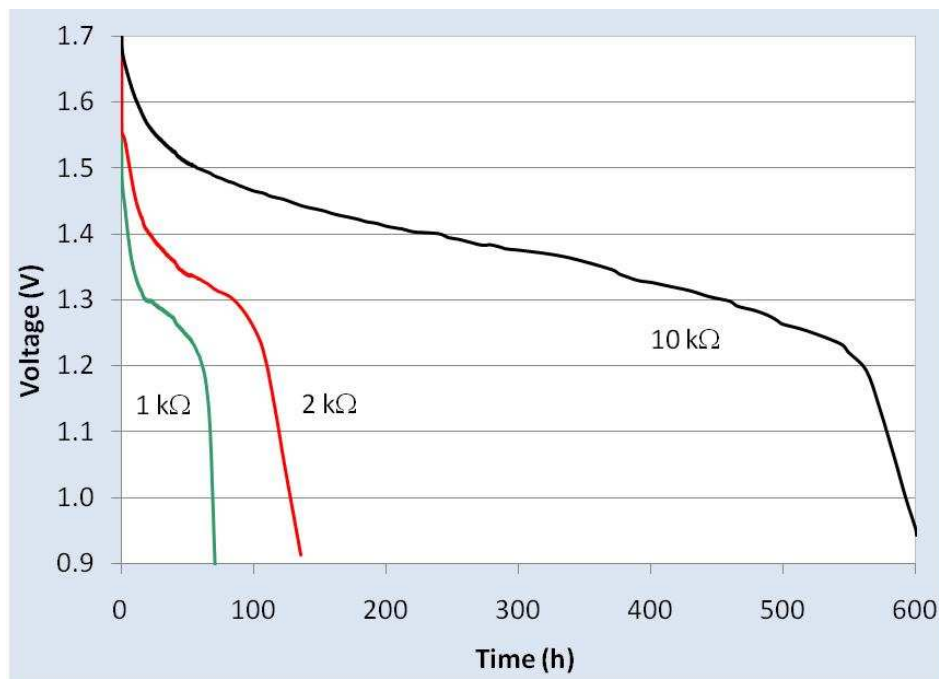

Discharge curves for SoftBattery® Reg 1,5V

Figure 1. Discharge curves of SoftBattery® Reg 1,5V with 2 kΩ load at various temperatures.

Figure 2. Discharge curves of SoftBattery® Reg 1,5V with various loads at room temperature.