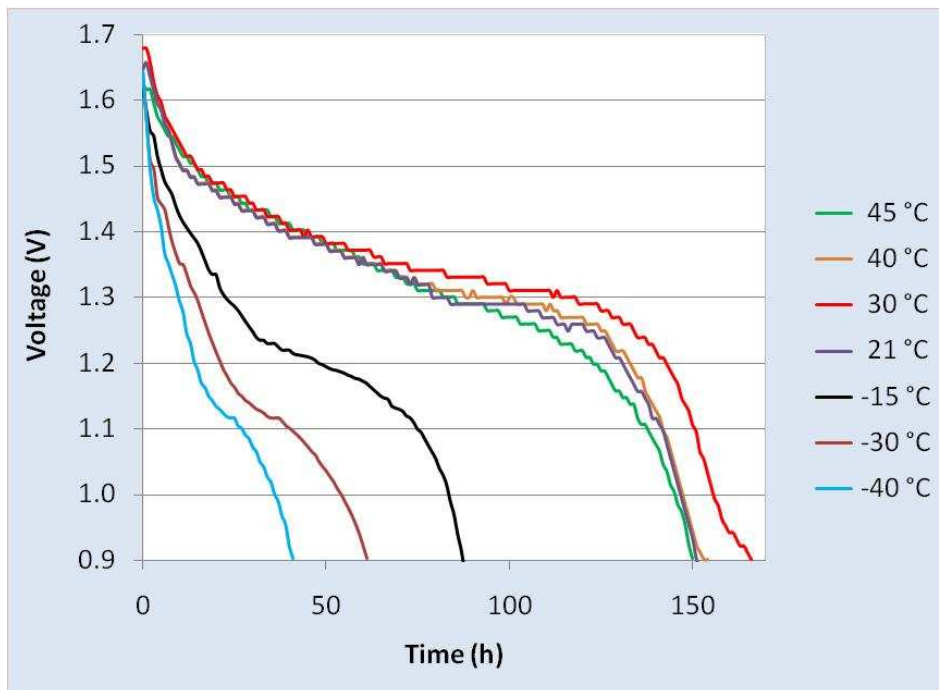

Discharge curves for SoftBattery® Reg 1,5V

Figure 1. Discharge curves of SoftBattery® Reg 1,5V with 2 kΩ load at various temperatures.

Figure 2. Discharge curves of SoftBattery® Reg 1,5V with various loads at room temperature.